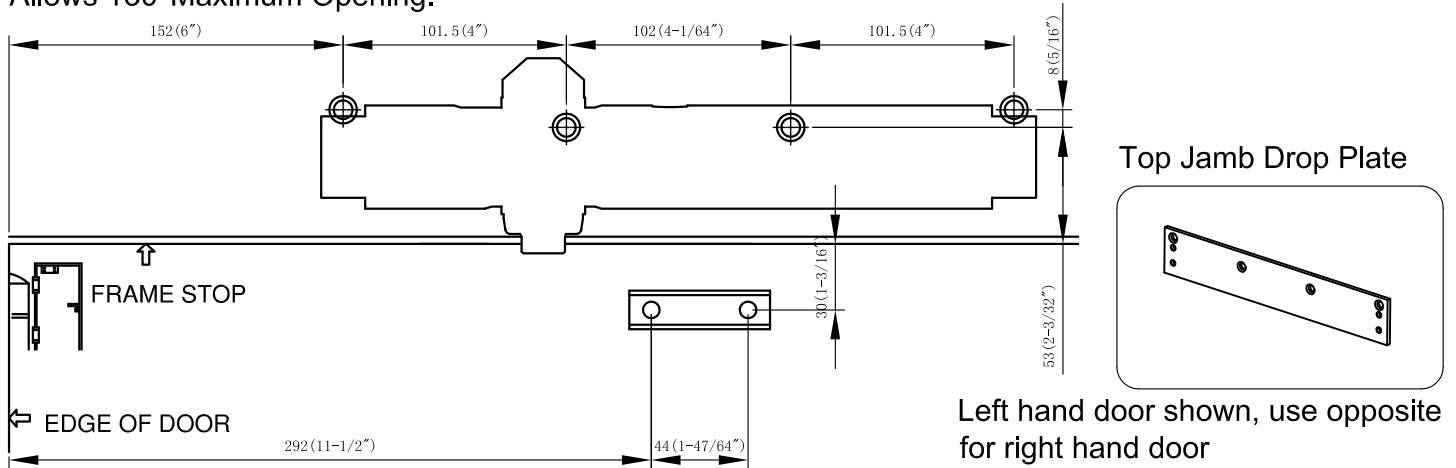

Cast Aluminum Door Closers Drop Plate Installation Instructions

Pull Side Regular Drop Plate
Allows 130° Maximum Opening.

Pull Side Top Jamb Drop Plate
Allows 130° Maximum Opening.

Pull Side Parallel Drop Plate
Allows 120° Maximum Opening.