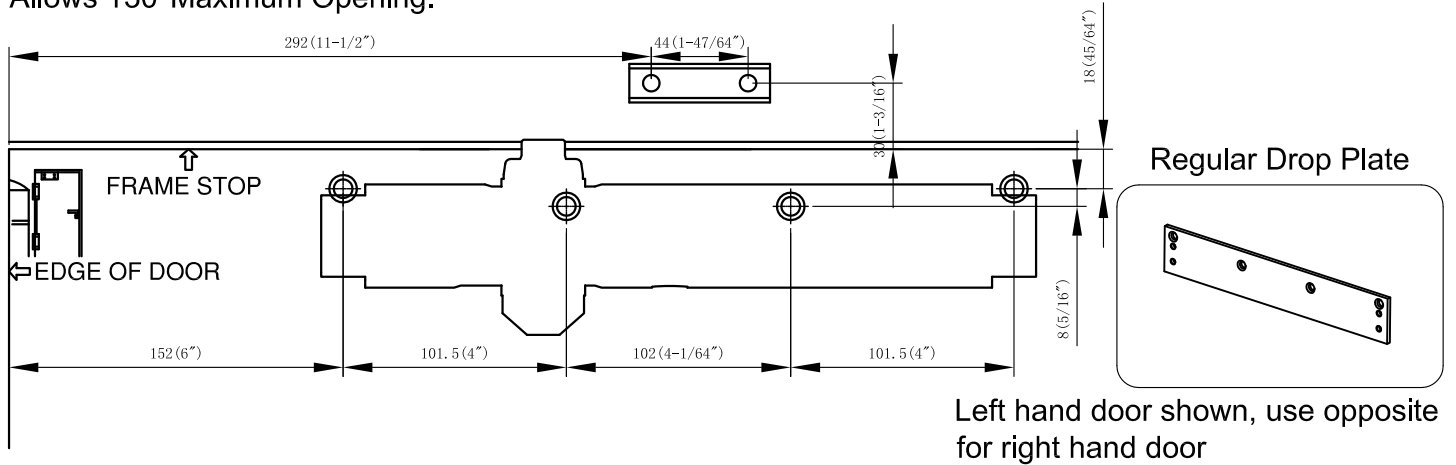

Cast Aluminum Door Closers Drop Plate Installation Instructions

Pull Side Regular Drop Plate
Allows 130° Maximum Opening.

Pull Side Top Jamb Drop Plate
Allows 130° Maximum Opening.

Pull Side Parallel Drop Plate
Allows 120° Maximum Opening.