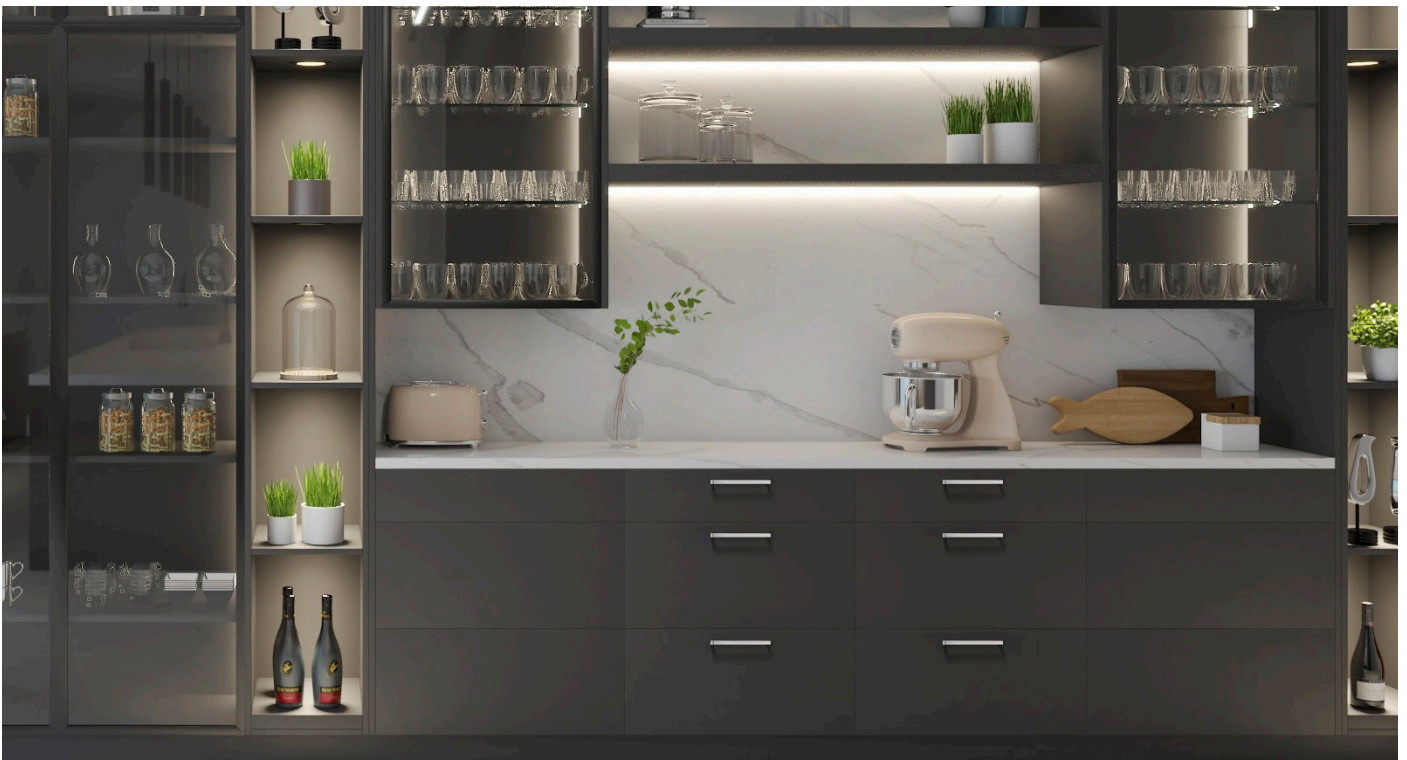

SOLAR

Long sleek pull bar with slightly-curved handle feet

128 (Center-to-Center 5")
160 (Center-to-Center 6-1/4")
■ 96 (Center-to-Center 3-3/4")

128 (Center-to-Center 5")
160 (Center-to-Center 6-1/4")
■ 96 (Center-to-Center 3-3/4")